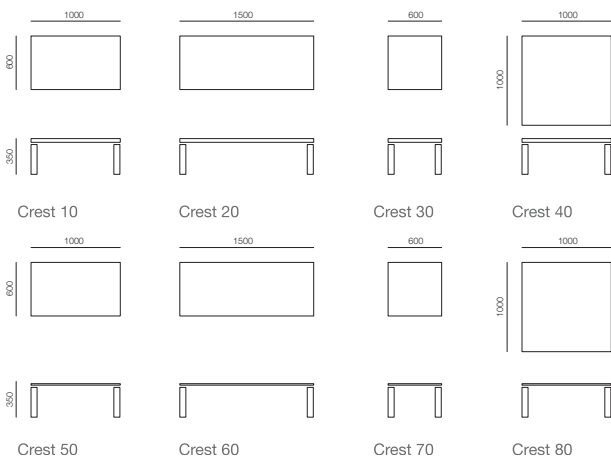

Crest Tables

Standard Product Information

Wood Table Tops: Beech Veneered 30mm composite with solid edge lipping.

Glass Table Tops: 10mm toughened (BS 6206)

Legs: Fabricated Steel finished in RAL 9006

Optional Upcharges

Maple Veneer
Walnut Veneer

Chrome Frame
600mm Leg
1000mm Leg

www.orangebox.com