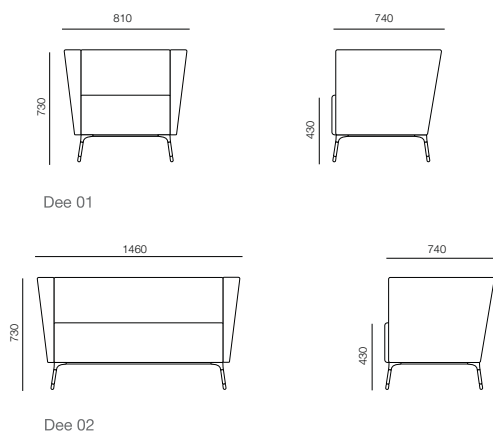

Dee Upholstery

Standard Product Information

Frame: Ply & Hardwood glued & screwed

Foam: Vitafoam Reflex

Leg: Brackets Cast Aluminium

Legs: Chromed Tubular Steel

London Showroom

33-39 Bowling Green Lane