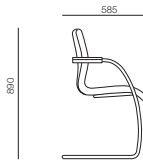

### Standard Product Information

- Castors** 50mm in Black
- Base** Reinforced nylon 26" in Black
- Gas Lift** Stroke 115mm in Black
- Mechanism** Synchronous with front tension
- Backstem** Vertically adjustable (60mm)
- Arms** Fixed nylon or (vertically adjustable (70mm) finished in Black - Optional)
- Upholstery** Moulded CMHR Foam
- Seat/Back** Fully upholstered
- Counter Chair Extra height lift and footring.
- (For safety, glides come as standard)
- Cantilever Frame High Tensile Steel in Black

### Optional Upcharges

- Castors/Glides/Base**
- 60mm black castors
- Glides
- Polished base
- Extended gas lift (brushed steel)
- Height Adjustable Arms** Upcharge applies to armchair
- Black powder coated steel
- Chrome
- Upholstery**
- Two tone seat/back
- Mechanism**
- Sliding seat

Go 01

Go 01A

Go CC

Go CCA

Go CA

[www.orangebox.com](http://www.orangebox.com)