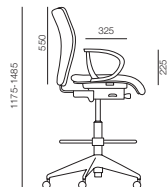

Go 01A

Go CCA