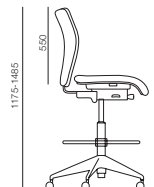

Go

Task Seating

Standard Product Information

- **Castors** 50mm in Black
- **Base** Reinforced nylon 26" in Black
- **Gas Lift** Stroke 115mm in Black
- **Mechanism** Synchronous with front tension
- **Backstem** Vertically adjustable (60mm)
- **Arms** Fixed nylon or (vertically adjustable (70mm) finished in Black - Optional)
- **Upholstery** Moulded CMHR Foam
- **Seat/Back** Fully upholstered
- Counter Chair Extra height lift and footring.
- (For safety, glides come as standard)
- Cantilever Frame High Tensile Steel in Black

Optional Upcharges

- **Castors/Glides/Base**
- 60mm black castors
- Glides
- Polished base
- Extended gas lift (brushed steel)
- **Height Adjustable Arms** Upcharge applies to armchair
- Black powder coated steel
- Chrome
- **Upholstery**
- Two tone seat/back
- **Mechanism**
- Sliding seat

Go 01

Go CC

www.orangebox.com