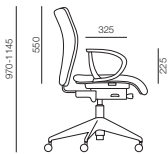

Go

Task Seating

Standard Product Information

- **Castors** 50mm in Black
- **Base** Reinforced nylon 26" in Black
- **Gas Lift** Stroke 115mm in Black
- **Mechanism** Synchronous with front tension
- **Backstem** Vertically adjustable (60mm)
- **Arms** Fixed nylon or (vertically adjustable (70mm) finished in Black - Optional)
- **Upholstery** Moulded CMHR Foam
- **Seat/Back** Fully upholstered
- Counter Chair Extra height lift and footring.
- (For safety, glides come as standard)
- Cantilever Frame High Tensile Steel in Black

Optional Upcharges

- **Castors/Glides/Base**
- 60mm black castors
- Glides
- Polished base
- Extended gas lift (brushed steel)
- **Height Adjustable Arms** Upcharge applies to armchair
- Black powder coated steel
- Chrome
- **Upholstery**
- Two tone seat/back
- **Mechanism**
- Sliding seat

www.orangebox.com