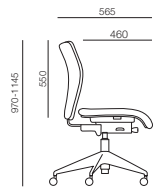

Optional Upcharges

- **Castors/Glides/Base**
- 60mm black castors
- Glides
- Polished base
- Extended gas lift (brushed steel)
- **Height Adjustable Arms** Upcharge applies to armchair
- Black powder coated steel
- Chrome
- **Upholstery**
- Two tone seat/back
- **Mechanism**
- Sliding seat