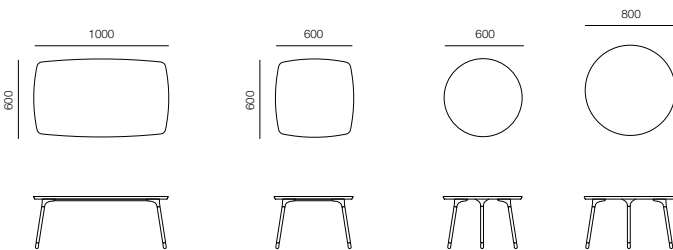

Bluff 01

Bluff 02

Bluff 03

Bluff 04