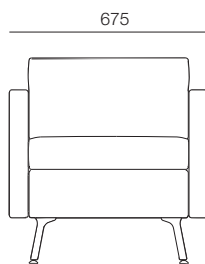

Angled - RAL 9006 (Standard)

Column - RAL 9006

Slim - Satin finish

Tapered - Satin Finish

Stitch Detail Piping as standard (Top stitch an option)

Optional Upcharges

Two tone Upholstery

Chrome Legs